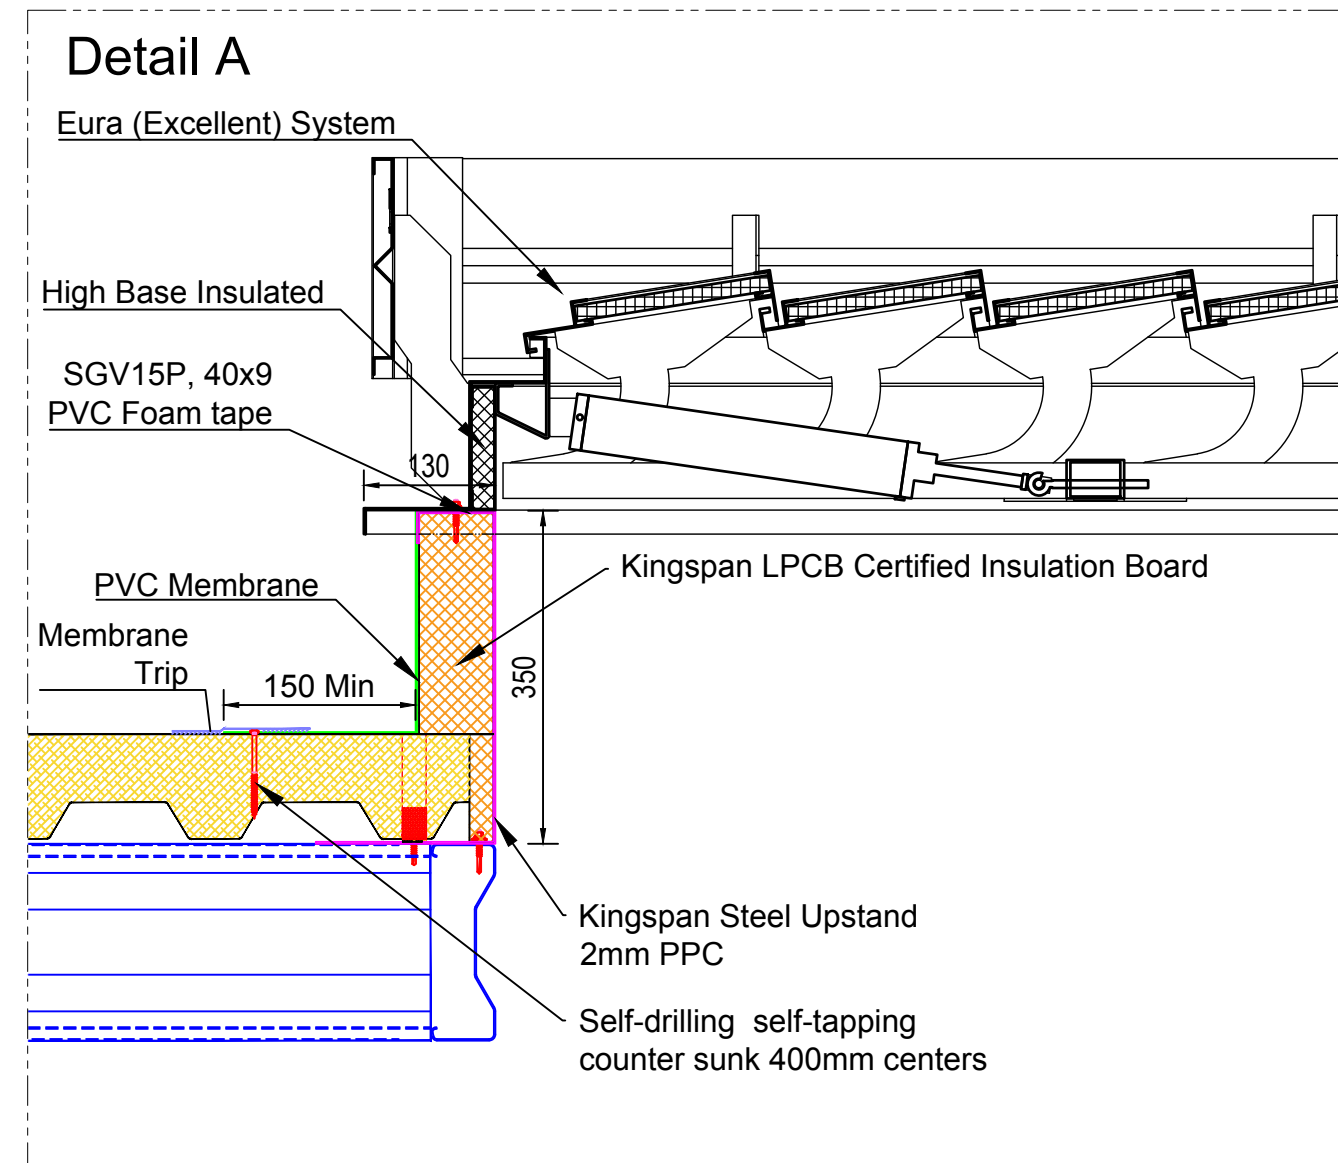

High Base Insulated, Option 1

REV#	DESCRIPTION	BY:	DATE:
Kingspan Light + Air (UK & Ireland) Limited Unit 7 Mellyn Mair Business Centre, Lamby Industrial Park, Wentloog Avenue Cardiff CF3 2EX United Kingdom T: +44 (0) 2920 776160			
Kingspan Ltd. Unit 2 Greenfield Business Pk, 2 Bagillt Rd, Holywell CH8 7GJ T: 01352 716100			

TITLE:

Eura (Excellent) on TD Roof Panel

SCALE AT A3:	DATE:	DRAWN:	CHECKED:
PROJECT NO:	DRAWING NO:	REVISION: