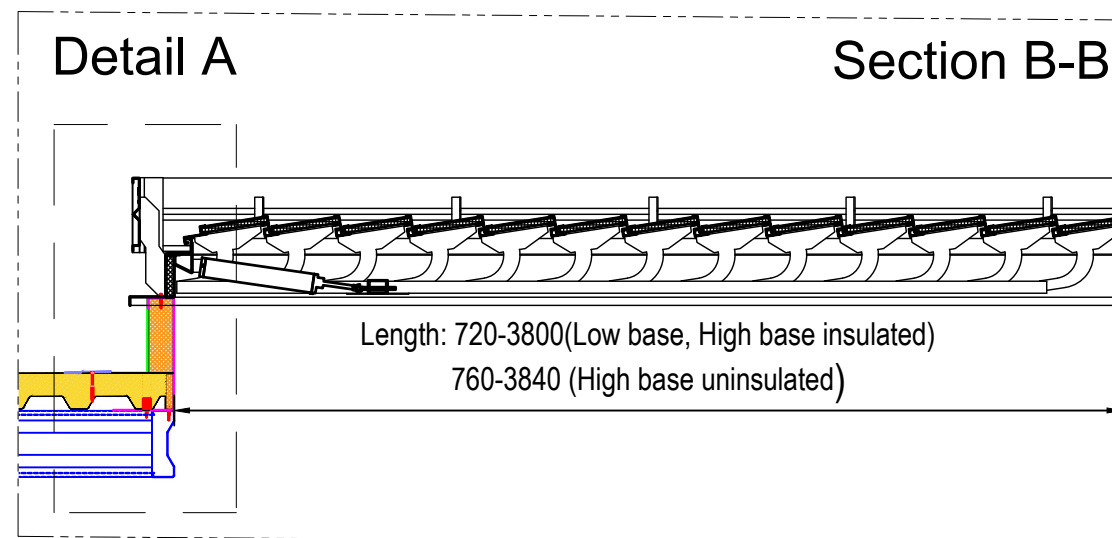

REV#	DESCRIPTION	BY:	DATE:
Kingspan Light + Air (UK & Ireland) Limited Unit 7 Mellyn Mair Business Centre, Lamby Industrial Park, Wentloog Avenue Cardiff CF3 2EX United Kingdom T: +44 (0) 2920 776160			
Kingspan Ltd. Unit 2 Greenfield Business Pk, 2 Bagillt Rd, Holywell CH8 7GJ T: 01352 716100			

TITLE:

Eura (Excellent) on TD Roof Panel

SCALE AT A3:	DATE:	DRAWN:	CHECKED:
PROJECT NO:	DRAWING NO:	REVISION: