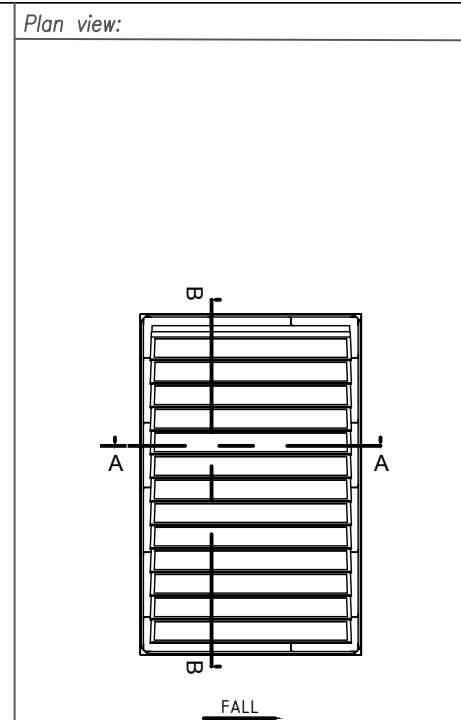

REV#	DESCRIPTION	BY:	DATE:
Kingspan Light + Air (UK & Ireland) Limited Unit 7 Mellyn Mair Business Centre, Lamby Industrial Park, Wentloog Avenue Cardiff CF3 2EX United Kingdom T: +44 (0) 2920 776160			
Kingspan Ltd. Unit 2 Greenfield Business Pk, 2 Bagillt Rd, Holywell CH8 7GJ T: 01352 716100			

TITLE:

Eura (Excellent) on TD Roof Panel

SCALE AT A3:	DATE:	DRAWN:	CHECKED:
PROJECT NO:	DRAWING NO:	REVISION: