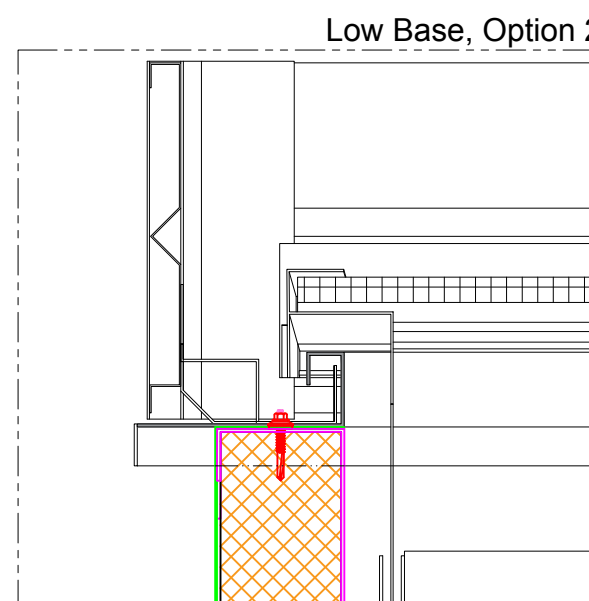

REV#	DESCRIPTION	BY:	DATE:
Kingspan Light + Air (UK & Ireland) Limited Unit 7 Mellyn Mair Business Centre, Lamby Industrial Park, Wentloog Avenue Cardiff CF3 2EX United Kingdom T: +44 (0) 2920 776160			
Kingspan Ltd. Unit 2 Greenfield Business Pk, 2 Bagillt Rd, Holywell CH8 7GJ T: 01352 716100			

TITLE:

Eura (Excellent) on TD Roof Panel

SCALE AT A3:	DATE:	DRAWN:	CHECKED:
PROJECT NO:	DRAWING NO:	REVISION: