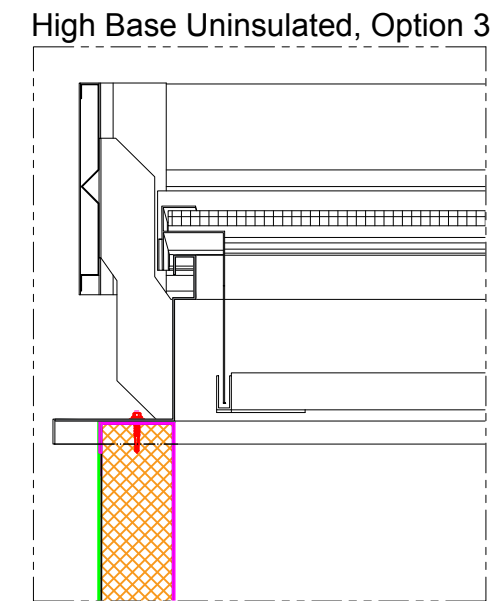

REV#	DESCRIPTION	BY:	DATE:
Kingspan Light + Air (UK & Ireland) Limited Unit 7 Mellyn Mair Business Centre, Lamby Industrial Park, Wentloog Avenue Cardiff CF3 2EX United Kingdom T: +44 (0) 2920 776160			
Kingspan Ltd. Unit 2 Greenfield Business Pk, 2 Bagillt Rd, Holywell CH8 7GJ T: 01352 716100			

TITLE:

Eura (Excellent) on TD Roof Panel

SCALE AT A3:	DATE:	DRAWN:	CHECKED:
PROJECT NO:	DRAWING NO:	REVISION: