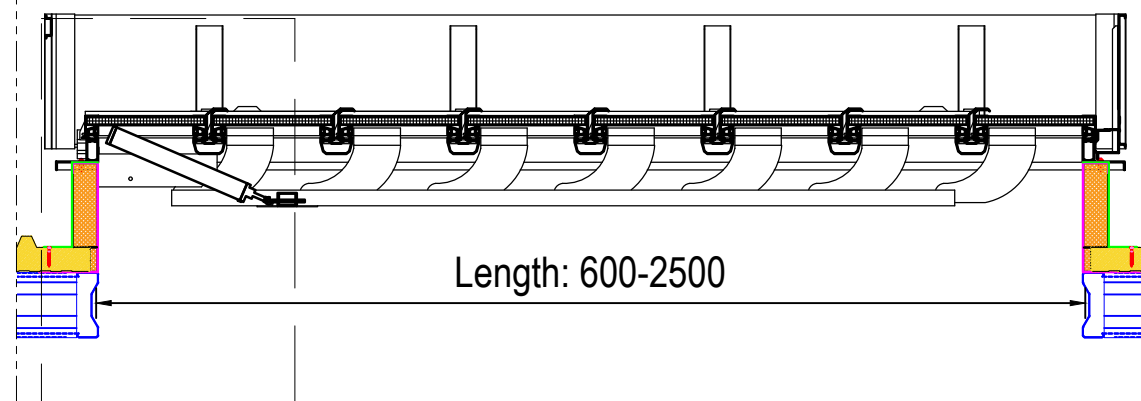

Section B-B

Detail A

REV:	DESCRIPTION:	BY:	DATE:

Kingspan Light + Air (UK & Ireland) Limited
Unit 7 Mellyn Mair Business Centre, Lamby
Industrial Park,
Wentloog Avenue
Cardiff
CF3 2EX
United Kingdom
T: +44 (0) 2920 776160

Kingspan Ltd.
Unit 2 Greenfield Business Pk, 2 Baginltd Rd,
Holywell CH8 7GJ
T: 01352 716100

TITLE:

Optima on RW Roof Panel

SCALE AT A3:	DATE:	DRAWN:	CHECKED:
PROJECT NO:	DRAWING NO:	REVISION: