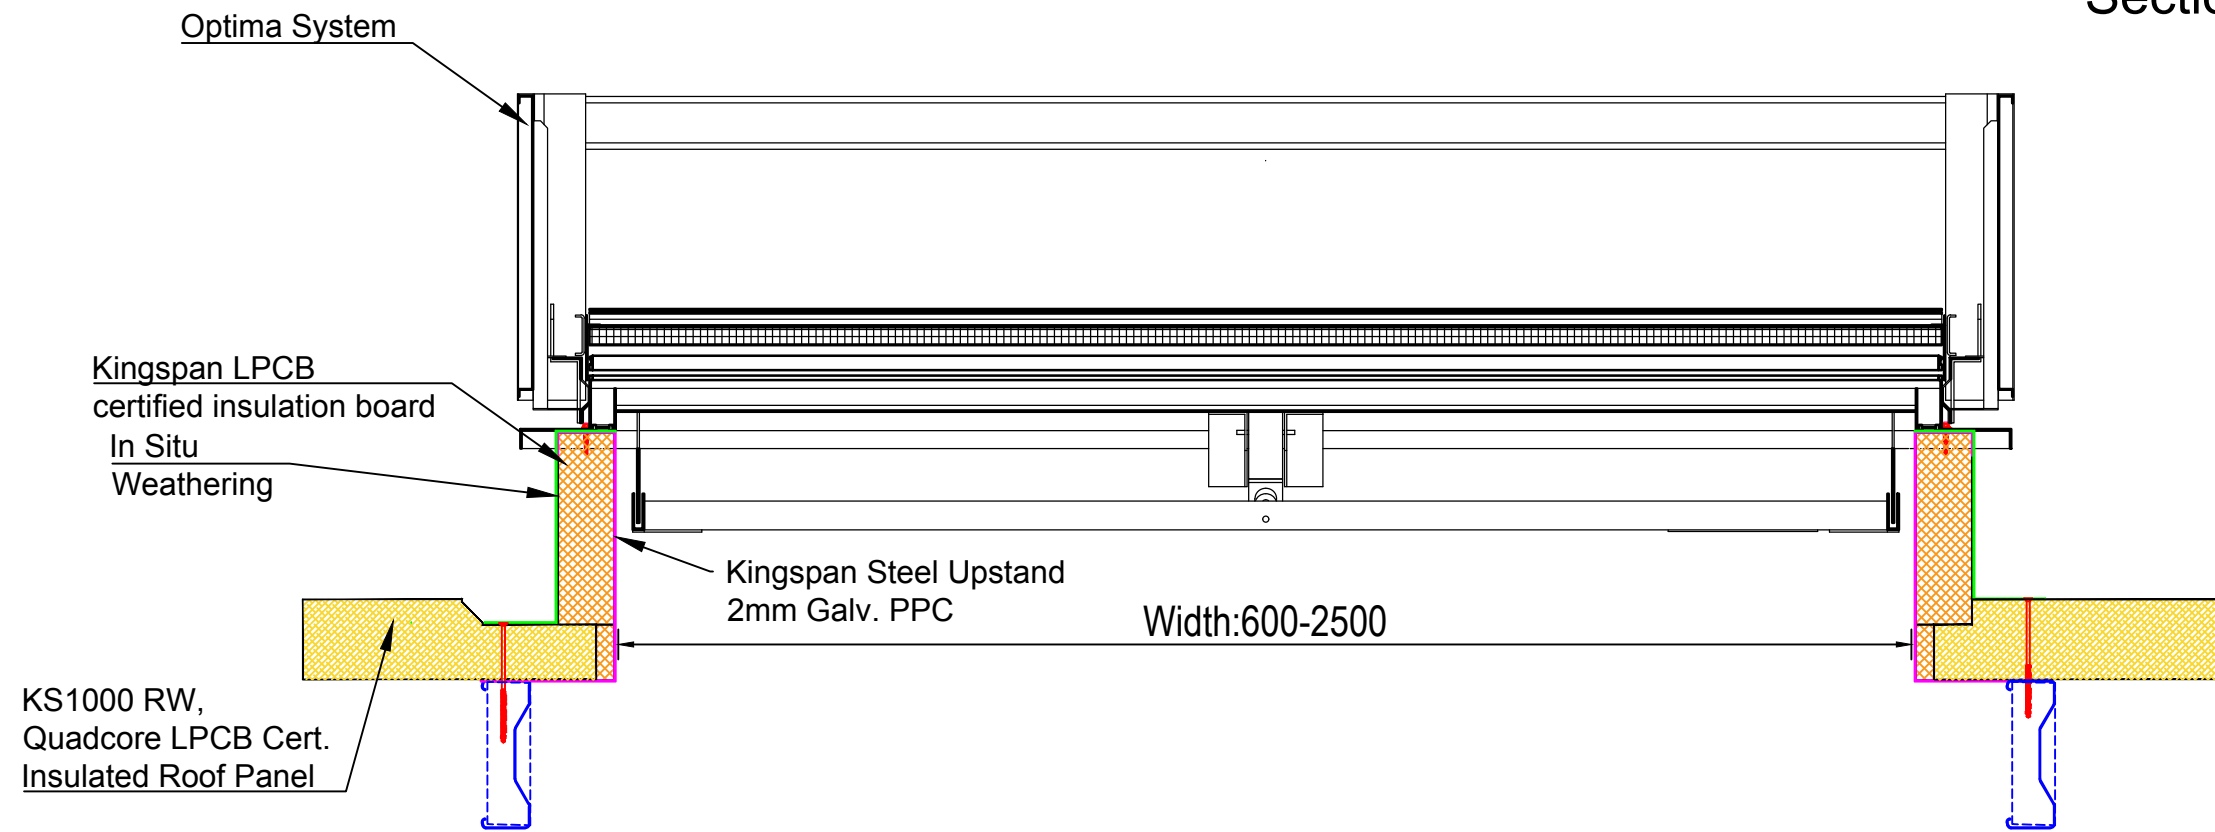

Section A-A