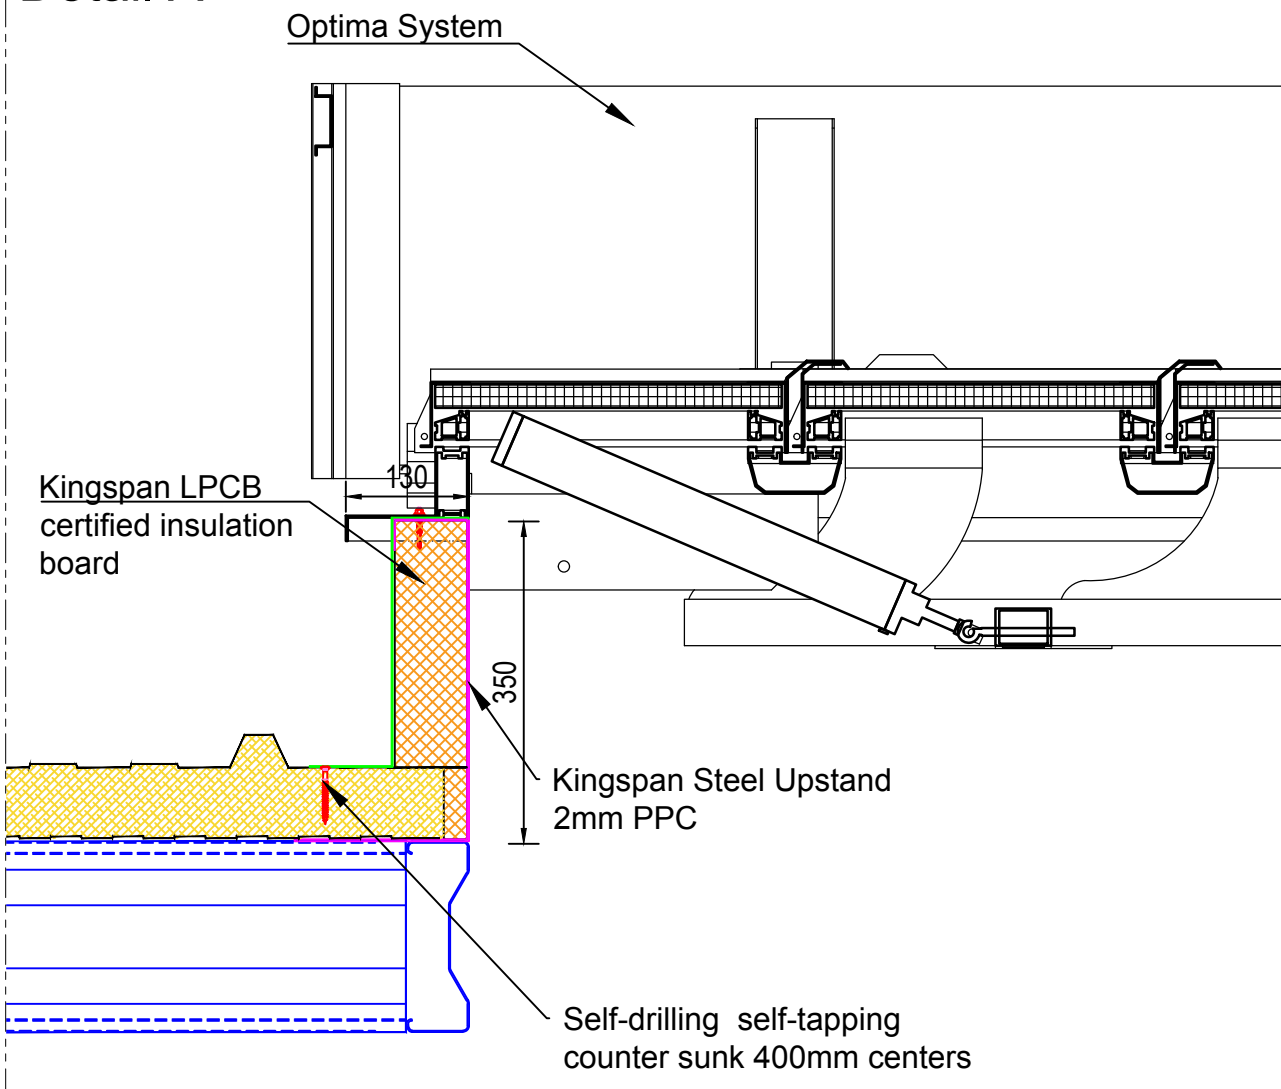

Section A-A

Detail A

Section B-B

Detail A

REV:	DESCRIPTION:	BY:	DATE:

Kingspan Light + Air (UK & Ireland) Limited
Unit 7 Mellyn Mair Business Centre, Lamby
Industrial Park,
Wentloog Avenue
Cardiff
CF3 2EX
United Kingdom
T: +44 (0) 2920 776160

Kingspan Ltd.
Unit 2 Greenfield Business Pk, 2 Baginltd Rd,
Holywell CH8 7GJ
T: 01352 716100

TITLE:

Optima on RW Roof Panel

SCALE AT A3:	DATE:	DRAWN:	CHECKED:
PROJECT NO:	DRAWING NO:	REVISION: