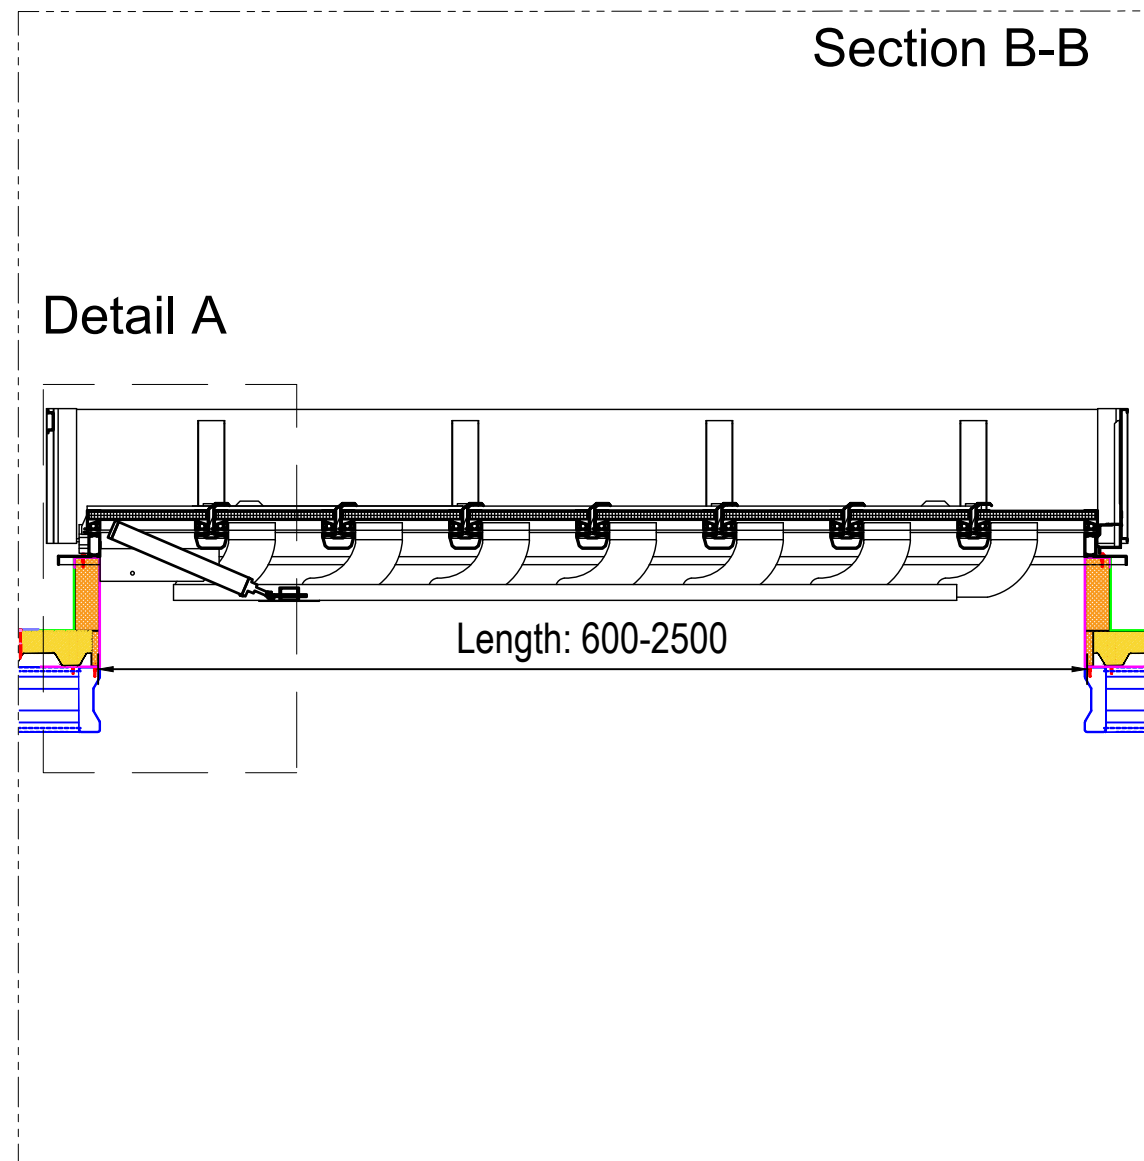

Section B-B

REV:	DESCRIPTION:	BY:	DATE:

Kingspan Light + Air (UK & Ireland) Limited
Unit 7 Mellyn Mair Business Centre, Lamby
Industrial Park,
Wentloog Avenue
Cardiff
CF3 2EX
United Kingdom
T: +44 (0) 2920 776160

Kingspan Ltd.
Unit 2 Greenfield Business Pk, 2 Bagillt Rd,
Holywell CH8 7GJ
T: 01352 716100

TITLE:

Optima on TD Roof Panel

SCALE AT A3:	DATE:	DRAWN:	CHECKED:
PROJECT NO:	DRAWING NO:	REVISION: