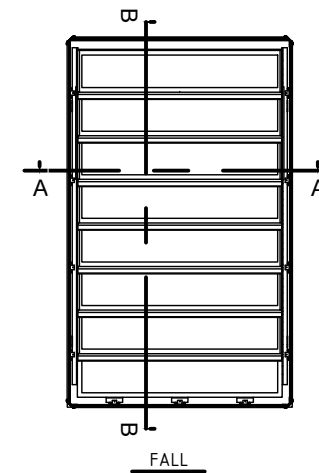

Section A-A

Plan view:

Detail A

Section B-B

| | | | |
|------|--------------|-----|-------|
| REV: | DESCRIPTION: | BY: | DATE: |
|------|--------------|-----|-------|

Kingspan Light + Air (UK & Ireland) Limited
 Unit 7 Mellyn Mair Business Centre, Lamby
 Industrial Park,
 Wentloog Avenue
 Cardiff
 CF3 2EX
 United Kingdom
 T: +44 (0) 2920 776160