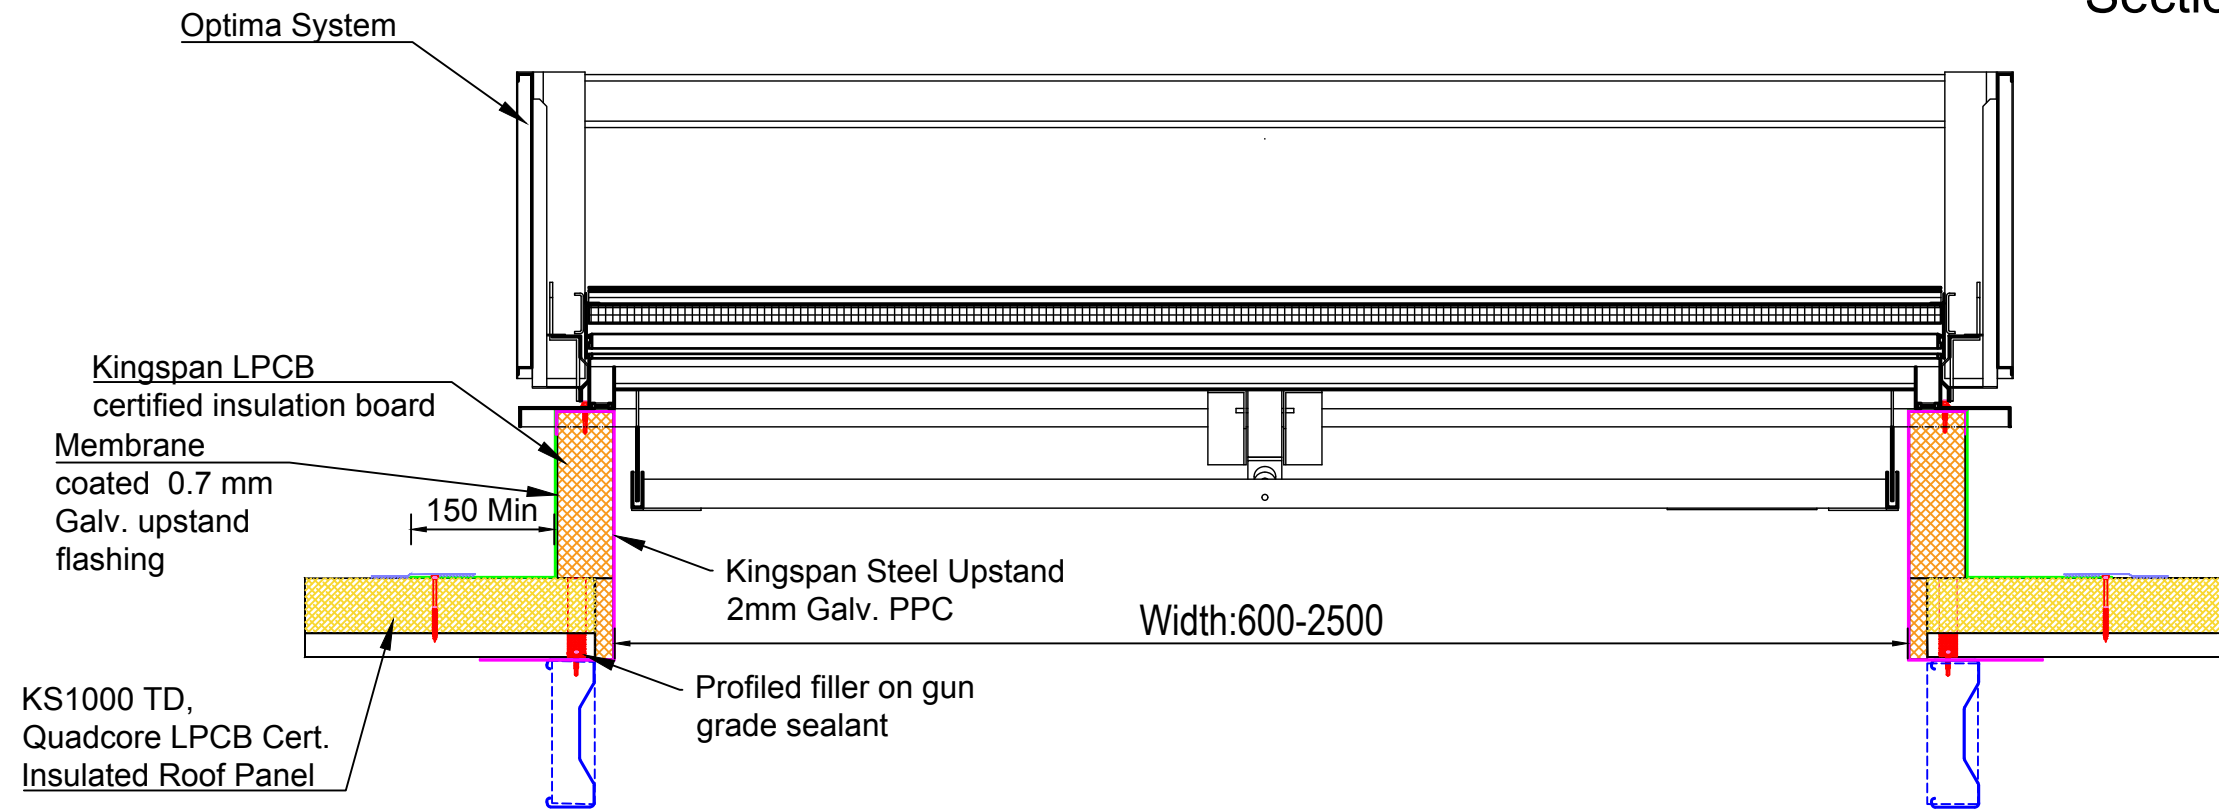

Section A-A

Plan view: