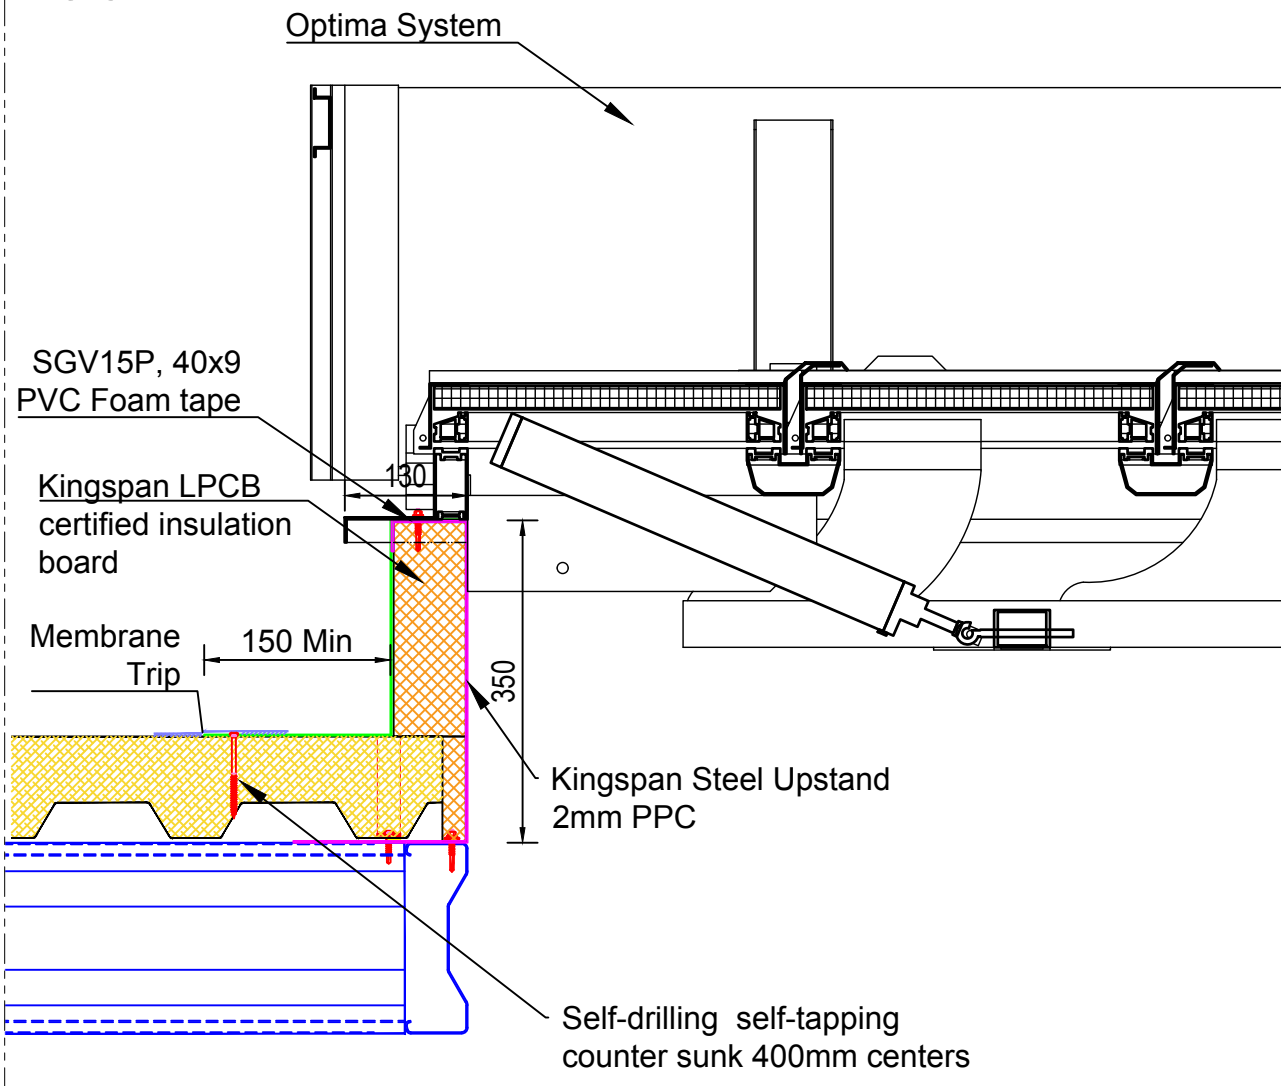

Section A-A

Plan view:

Detail A

Section B-B

REV:	DESCRIPTION:	BY:	DATE:

Kingspan Light + Air (UK & Ireland) Limited
Unit 7 Mellyn Mair Business Centre, Lamby
Industrial Park,
Wentloog Avenue
Cardiff
CF3 2EX
United Kingdom
T: +44 (0) 2920 776160

Kingspan Ltd.
Unit 2 Greenfield Business Pk, 2 Bagillt Rd,
Holywell CH8 7GJ
T: 01352 716100

TITLE:

Optima on TD Roof Panel

SCALE AT A3:	DATE:	DRAWN:	CHECKED:
PROJECT NO:	DRAWING NO:	REVISION: