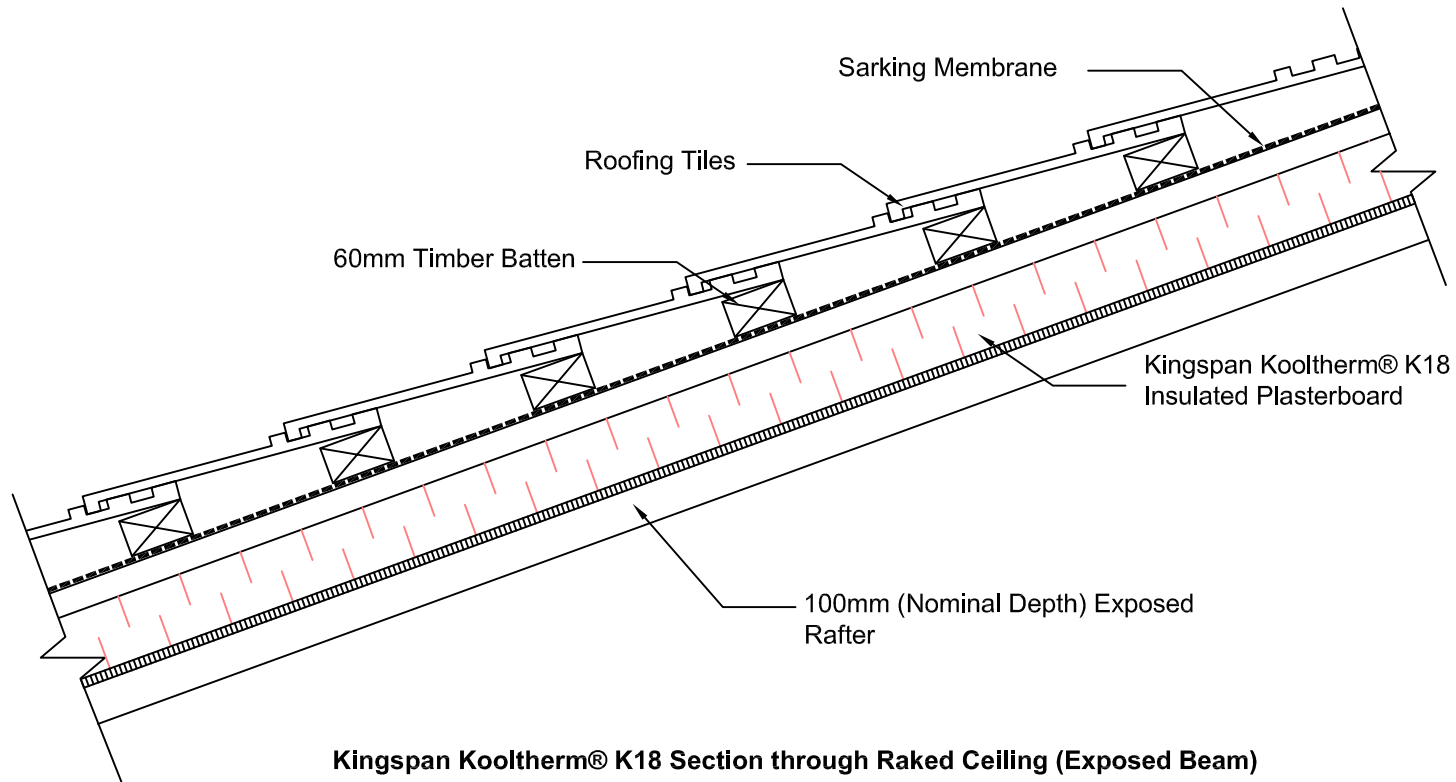

Kingspan Kooltherm® K18 Side Elevation Raked Ceiling (Exposed Beam)

Kingspan Kooltherm® K18 Section through Raked Ceiling (Exposed Beam)