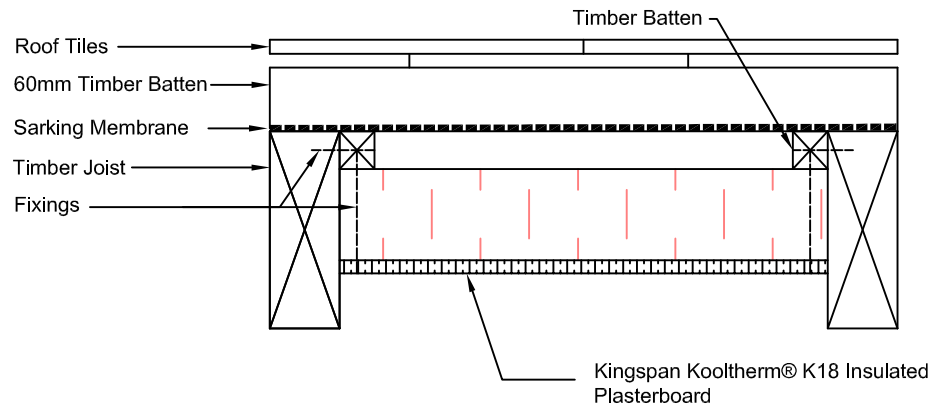

KINGSPAN INSULATION PTY LTD
266 Beringarra Avenue,
Malaga WA6090,
Australia
Tel: 1300 247 235
Fax: 1300 247 329
Email: technical@kingspaninsulation.com.au

Project Brochure
Kingspan Kooltherm® K18 Insulated Plasterboard

Drawn: KS Date: 11/02/2015 Kingspan ref:

Status: Checked:

Scale: NTS

Drawing No. Raked+K18