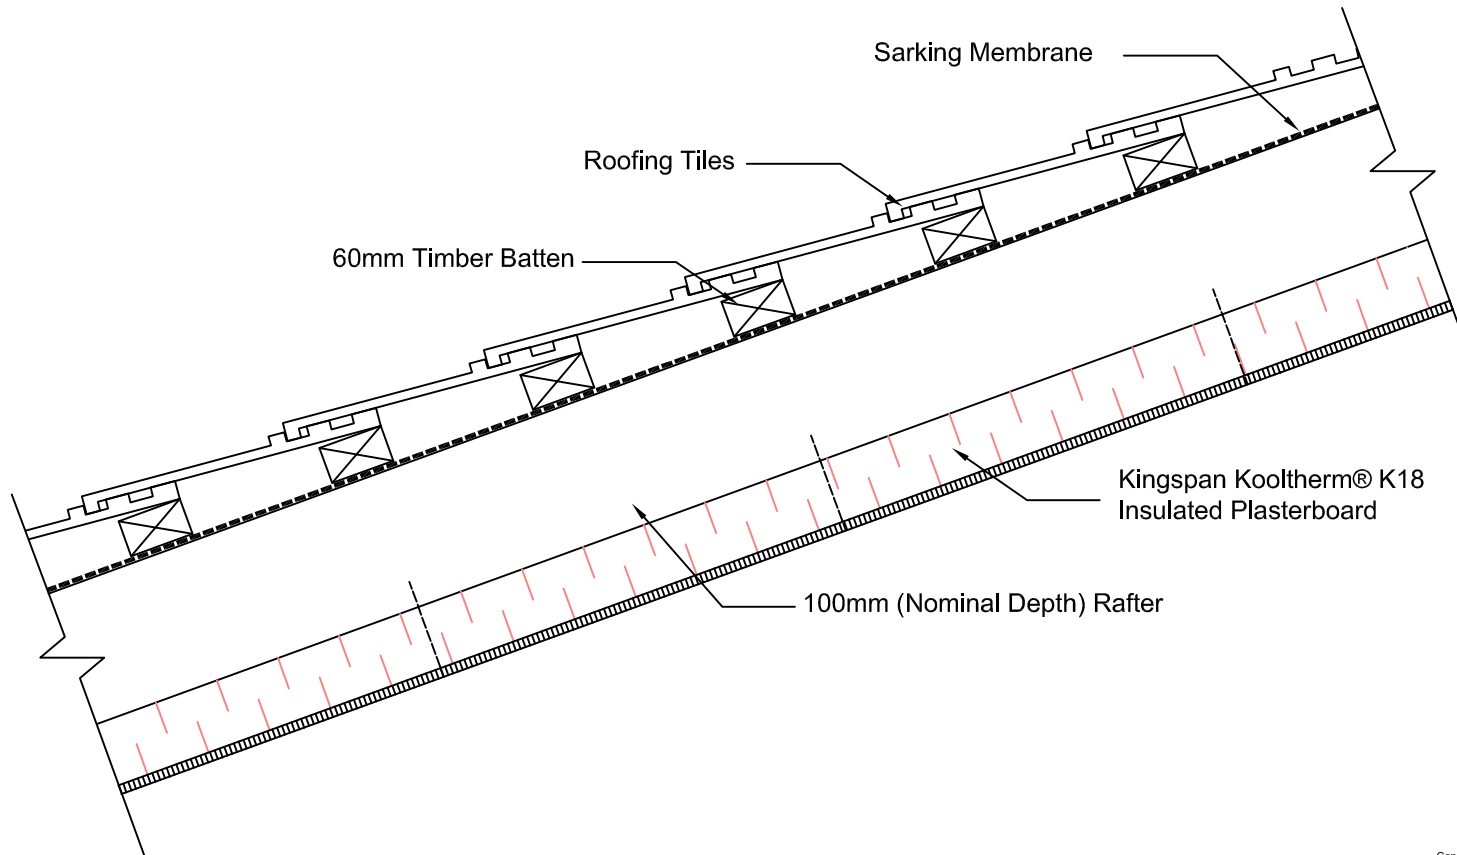

Kingspan Kooltherm® K18 Side Elevation Raked Ceiling

KINGSPAN INSULATION PTY LTD
266 Beringarra Avenue,
Malaga WA6090,
Australia
Tel: 1300 247 235
Fax: 1300 247 329
Email: technical@kingspaninsulation.com.au

Project **Brochure**
Kingspan Kooltherm® K18 Insulated Plasterboard

Drawn: **KS** Date: **9/2/15** Kingspan ref:

Status: Checked:

Scale: **NTS**

Drawing No. **Roof+K18**