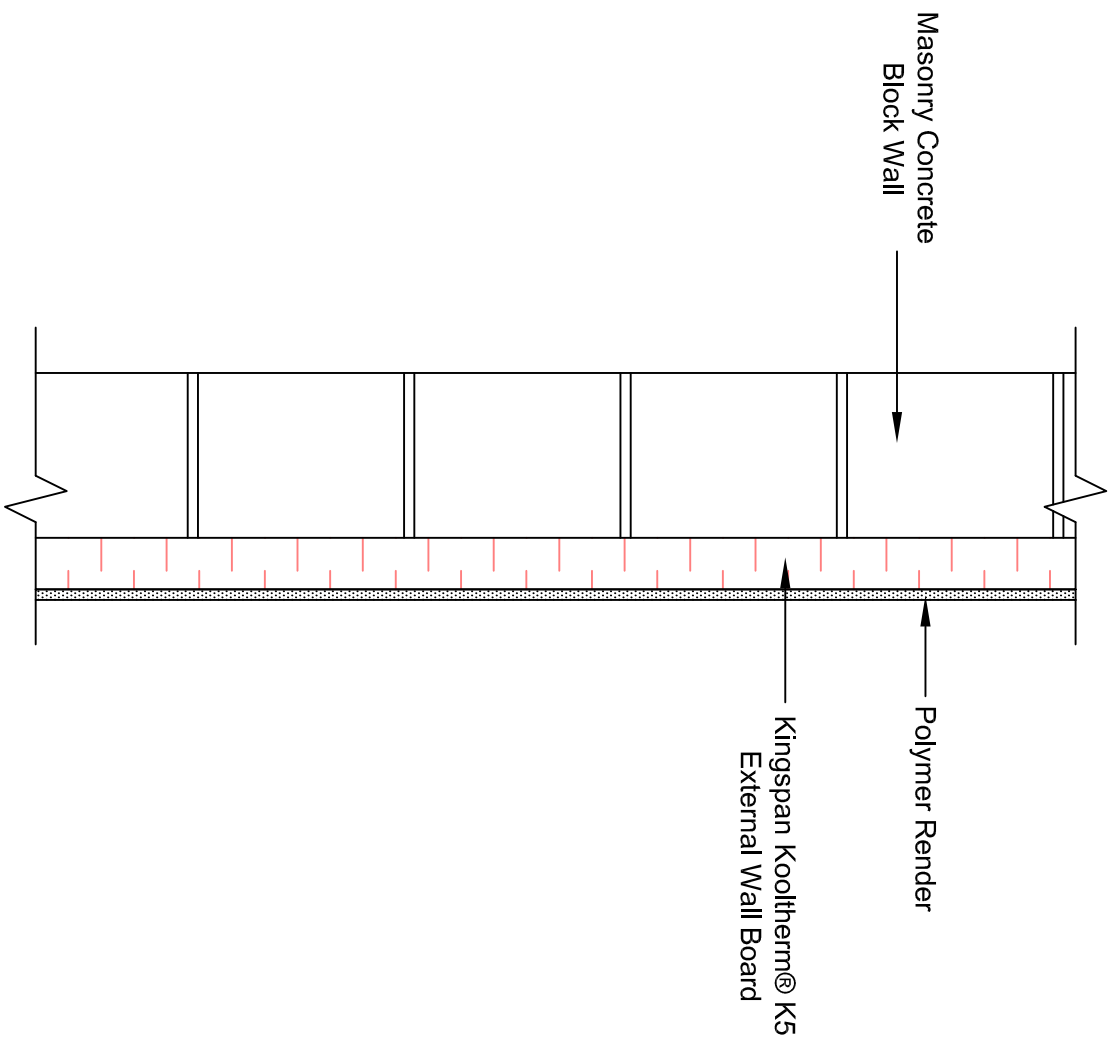

Side Elevation - Masonry Block Wall with Kingspan Kooltherm® K5 External Wall Board using Polymer Render

Copyright - Kingspan Insulation Pty Ltd 2011. These drawings are for illustration purposes only.

Drawn: **Alexis** Date: **13/07/2011** Kingspan ref:

Status: Checked:

Scale: **NTS** Drawing No.