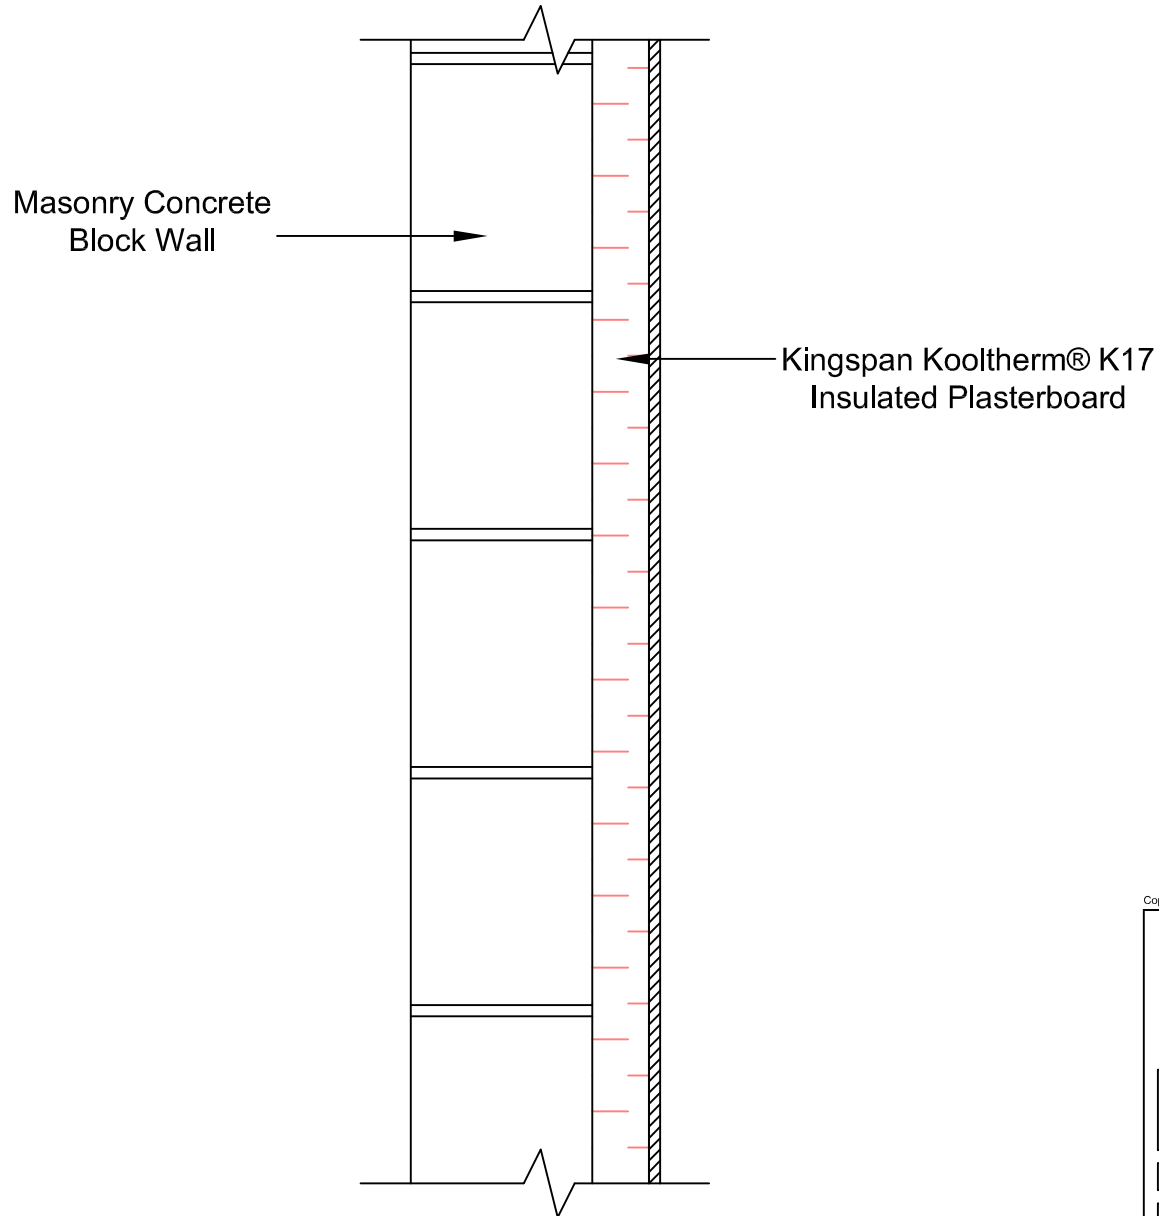

Side Elevation - Masonry Block Wall with Kingspan Kooltherm® K17 Insulated Plasterboard

KINGSPAN INSULATION Pty LTD
266 Beringarra Avenue,
Malaga WA6090,
Australia
Tel: 1300 247 235
Fax: 1300 247 329
Email: technical@kingspaninsulation.com.au

Project Brochure
Masonry Wall with Kingspan Kooltherm® K17

Drawn: ÁMcS Date: 6 Feb 2015 Kingspan ref:

Status: Checked:

Scale: NTS

Drawing No. Blk+K17