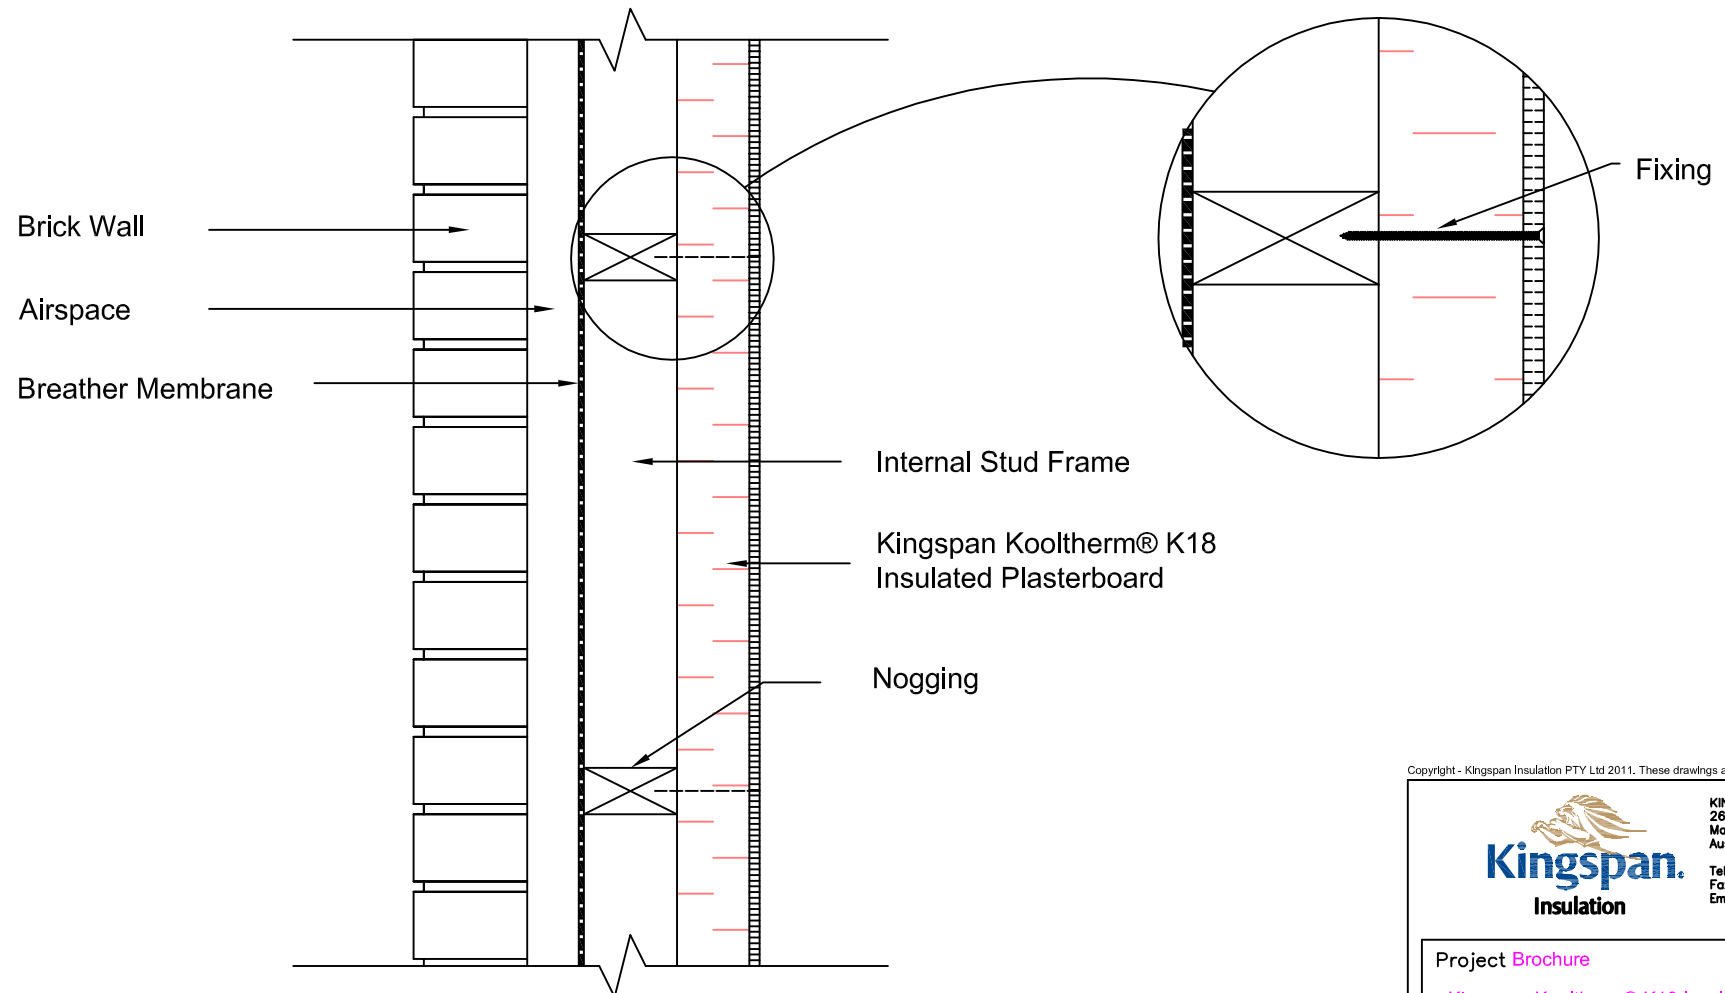

Side Elevation - Brick Veneer Wall with Kingspan Kooltherm® K18 Insulated Board

Copyright - Kingspan Insulation PTY Ltd 2011. These drawings are for illustration purposes only.

KINGSPAN INSULATION Pty LTD
 266 Beringarra Avenue,
 Malaga WA6090,
 Australia
 Tel: 1300 247 235
 Fax: 1300 247 329
 Email: technical@kingspaninsulation.com.au

Project **Brochure**
 Kingspan Kooltherm® K18 Insulated Plasterboard

Drawn: **AMcS** Date: **10/02/2015** Kingspan ref:

Status: Checked:

Scale: **NTS**

Drawing No. **BV+K18**