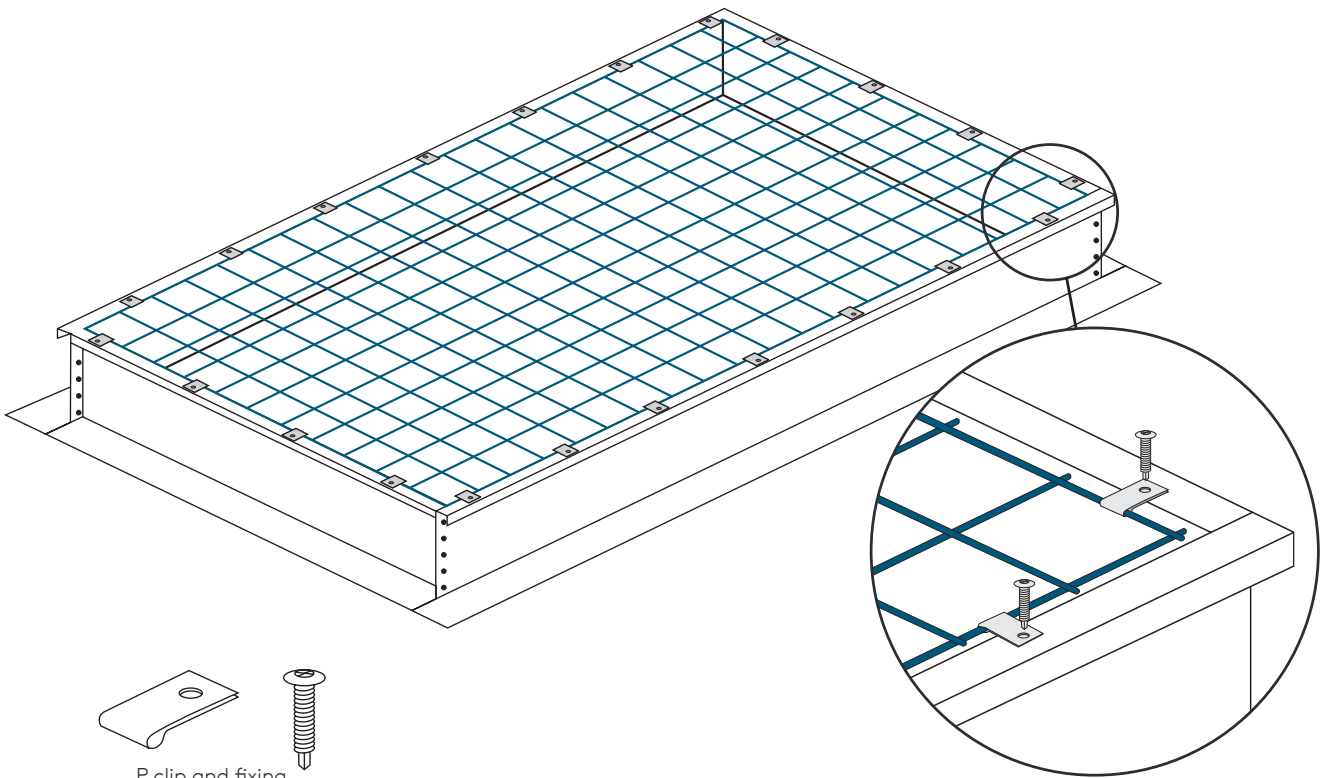

# Kingspan Day-Lite Kapture Safety Screen Installation Instructions

P clip and fixing

A T25 or Torx 25 drive required for  
supplied self-taping 5.5 x 25 TEK SCREW

	KS700DLK	KS1400DLK	KS1500DLK	KS2750DLK
Quantity of clips & screws	20	16	20	28